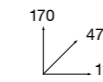

m³ 0,08 **KG** 42

202M07E
olmo eclisse / eclisse elm

m³ 0,08 **KG** 38

202M08E
olmo eclisse / eclisse elm

Ripiani in vetro
con led integrati
Glass shelves with
led lights included

202M09E
olmo eclisse / eclisse elm

202M09BL
bianco laccato / white lacquered

m³ 0,12 **KG** 62

Ripiani in vetro
con led integrati
Glass shelves with
led lights included

202M10E
olmo eclisse / eclisse elm

202M10BL
bianco laccato / white lacquered