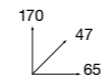

m³ 0,08 **KG** 42

202M07E
olmo eclisse / eclisse elm

m³ 0,08 **KG** 38

202M08E
olmo eclisse / eclisse elm

Ripiani in vetro
con led integrati
Glass shelves with
led lights included

202M09E
olmo eclisse / eclisse elm

202M09BL
bianco laccato / white lacquered

m³ 0,12 **KG** 62

Ripiani in vetro
con led integrati
Glass shelves with
led lights included

202M10E
olmo eclisse / eclisse elm

202M10BL
bianco laccato / white lacquered