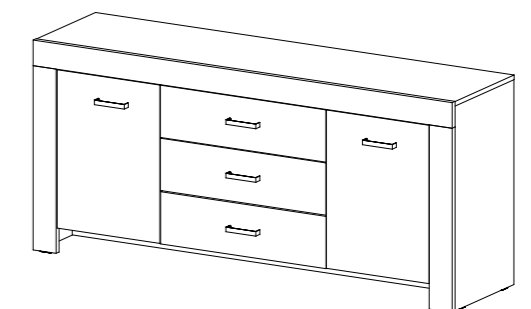

202M12E
olmo eclisse / eclisse elm

202M12BL
bianco laccato / white lacquered

m³ 0,16 **KG** 77

Caratteristiche tecniche / Technical specifications

Caratteristiche tecniche

Tutti gli elementi sono realizzati con pannelli in nobilitato melaminico di classe E1, secondo la normativa CEE a bassa emissione di formaldeide. I pannelli sono di spessore 15 e 22 mm. I bordi dei top e dei frontali sono rinforzati in ABS. I cassetti sono dotati di guide in metallo con sistema di sicurezza antiuscita.

Technical specifications

All the elements are faced with melamine resins of European class E1 (EEC class, with a low formaldehyde emission). Panels have thickness 15 e 22 mm. Tops and fronts are ABS edgebanded. Drawers include metal runners with safety stop system.

Maniglie / Handles

Maniglie presenti solo nella versione olmo eclisse.
Metal handle available only on Max in elm eclisse.

Nella versione bianco laccato é presente la chiusura "push-pull".
White lacquered Max range no handle - with "push-pull".